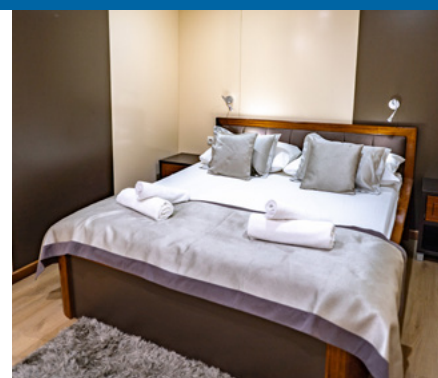

PRESIDENT

Supreme Category

FEATURES

Year of last refurbishment: 2012

Length: 47 m / 154.2 feet

Width: 9 m / 29.5 feet

Cabins: 19

Capacity: 38 passengers

Speed: 10 NM

Jacuzzi & Sun deck with sunbeds

Salon/Restaurant & Bar

Cabins with private facilities, A/C & TV

Complimentary Wi-Fi on board