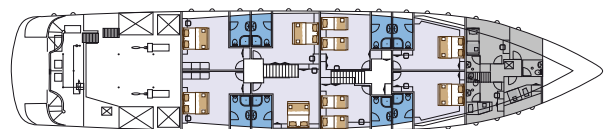

MY WAY

Supreme Category

FEATURES

Year of construction: 2017

Length: 49 m / 161 feet

Width: 8.7 m / 28.5 feet

Cabins: 20

Capacity: 39 passengers

Speed: 9 NM

Jacuzzi & Sun deck with sunbeds

Salon/Restaurant & Bar

Cabins with private facilities, A/C & TV

Complimentary Wi-Fi on board

UPPER DECK

MAIN DECK

LOWER DECK